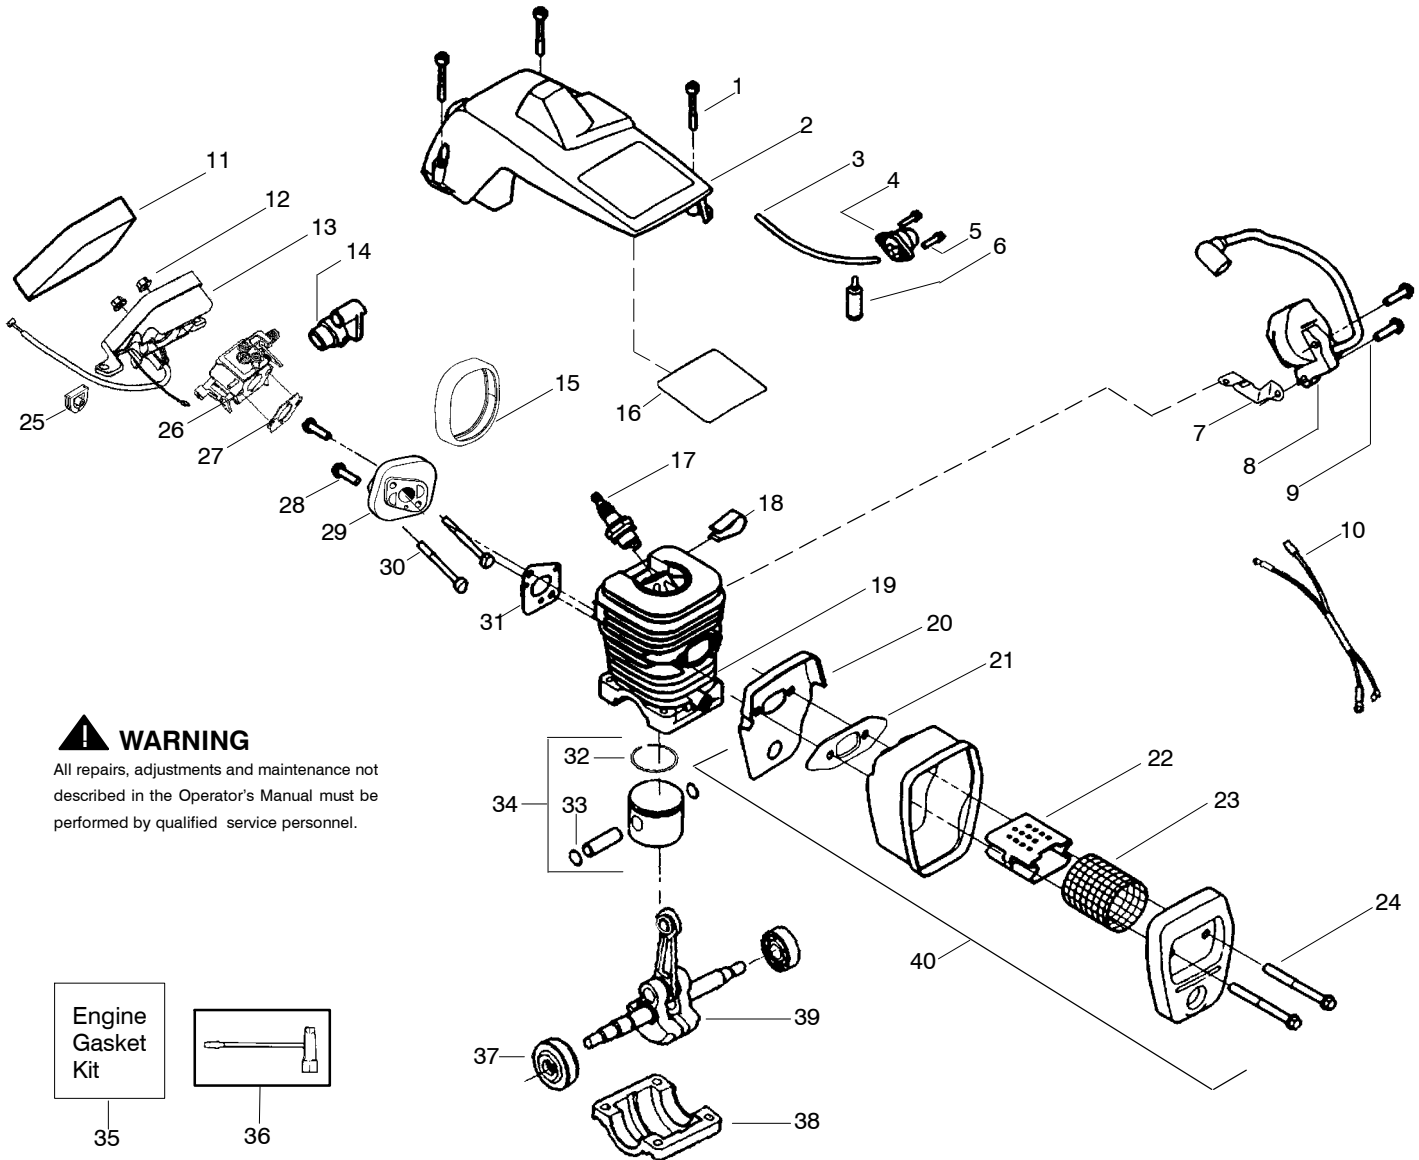

⚠ WARNING

All repairs, adjustments and maintenance not described in the Operator's Manual must be performed by qualified service personnel.

Ref.	Part No.	Description	Ref.	Part No.	Description	Ref.	Part No.	Description
1.	530016153	Screw	19.	530012550	Cylinder	34.	530071408	Kit-Piston (Incl. 32 & 33)
2.	530056914	Assy-Cylinder Shield (includes # 16)	20.	530049870	Backplate-Muffler	35.	530069608	Kit-Engine Gasket (Incl. 21, 27 & 31)
3.	530069247	Kit-Fuel Line (Small)	21.	530069608	Gasket-Muffler(kit)	36.	530031135	Scrench
4.	530047213	Assy-Air Purge	22.	530037813	Diffuser-Muffler	37.	530056363	Assy-Seal & Bearing
5.	530015780	Screw	23.	530036103	Screen-Spark	38.	530037935	Cap-Crankcase
6.	530095646	Assy-Fuel Pick-up	24.	530016132	Bolt-Muffler	39.	530047062	Assy-Crankshaft
7.	530047442	Strap-Ground	25.	530047631	Grommet-Throttle Cable	40.	530047207	Assy-Muffler (Incl. 20-24)
8.	530039198	Ignition Module	26.	---	Kit-Carburetor			Not Shown
9.	530015814	Screw		530071820	Zama (W-20)			
10.	530057475	Assy-Wire Harness		530071821	Walbro (WT-662)			
11.	530037793	Foam-Air Filter	27.	530069608	Gasket-Carb. (kit)			Manuals
12.	530016101	Nut	28.	530016386	Screw			(Scan)
13.	530057702	Assy-Air Box	29.	530049700	Carb. Adapter			(Euro I)
14.	530035526	Grommet-Carb Adjust	30.	530016187	Screw			(Euro II)
15.	530054144	Seal-Carb Adapter	31.	530069608	Gasket- Adaptor(kit)			(Euro III)
16.	530055698	Reflector-Heat	32.	530038729	Ring-Piston			(Russian)
17.	952030150	Spark Plug (RCJ-7Y)	33.	530015697	Retainer-Piston Pin			
18.	530016136	Clip-High Tension Lead						

↗ = NEW PART NUMBER FOR THIS IPL

★ = REFER TO THE SERVICE REFERENCE INDICATED FOR MORE INFORMATION. (LOCATED AT END OF IPL)